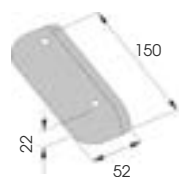

WPA 150

To install with TS9

Packing **20 pz / box**
Colour **B E**