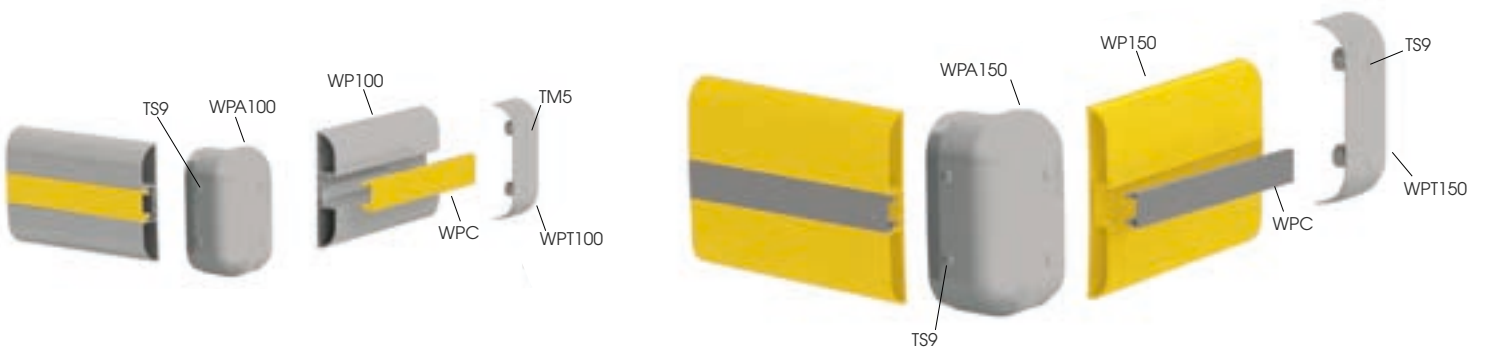

Wall Protection

WP 100

Length **4.000 mm**
 Packing **8 pz / box**
 Colour **B E F**

WP 150

Length **4.000 mm**
 Packing **4 pz / box**
 Colour **B M E**

WPC

To install with WP 100 / WP 150

Length **4.000 mm**
 Packing **16 pz / box**
 Colour **A B M D E F G H**

WPT 100

To install with TM5

Packing **50 pz / box**
 Colour **B E F**

WPA 100

To install with TS9

Packing **20 pz / box**
 Colour **B E**

WPT 150

To install with TM5

Packing **50 pz / box**
 Colour **B E**

WPA 150

To install with TS9

Packing **20 pz / box**
 Colour **B E**

Wall Protection

130

300

WALL HUG 1000
2000
3000
4000

Length 1000/2000/3000/4000
Packing unpacked
Colour **M**

WALL BFLEX 1000
2000
3000
4000

Length 1000/2000/3000/4000
Packing unpacked
Colour **M**

WALL BFLEX MODULAR

Packing unpacked
Colour **M**