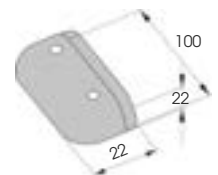

WPA 100

To install with TS9

Packing **20 pz / box**
Colour **B E**